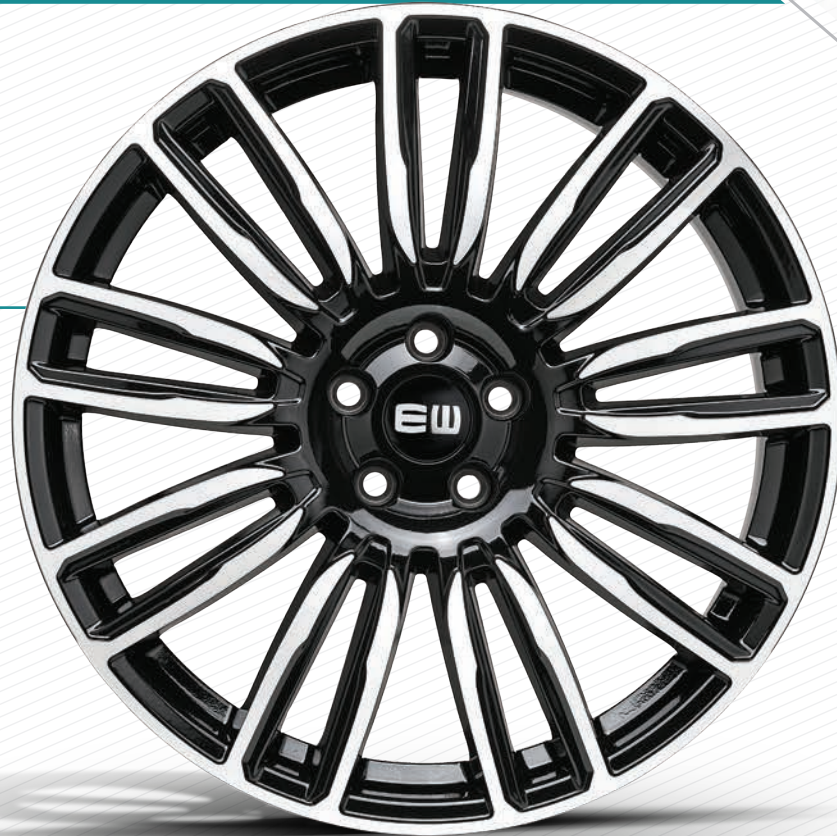

EW06 - MIRAGE

There is no commercial relationship with **Range Rover** and its own trademarks that are lawfully represented here only for descriptive purposes.

Black Polished (BLP)