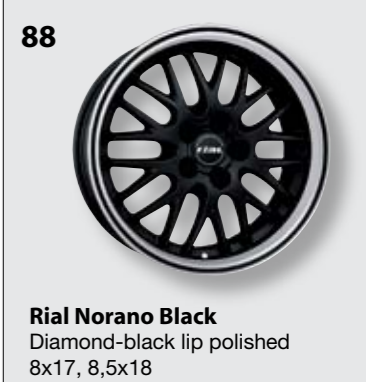

64
Rial Quinto
Diamond-black
front polished
7x16, 7,5x17, 8x18, 8,5x19

70
UniWheels M10
Polar silver
6,5x16, 7,5x16, 8x17, 8,5x18

74
UniWheels XP
Polar silver
7x16, 7,5x17

77
Rial Bavaro
Polar silver
6x15, 6,5x16,
7,5x16, 7,5x17, 8x18

84
Rial Lugano
Sterling silver
6,5x16, 7,5x16, 7,5x17, 8x18,
8,5x19

88
Rial Norano Black
Diamond-black lip polished
8x17, 8,5x18

65
Rial Quinto
Polar silver
7x16, 7,5x17, 8x18, 8,5x19

68
Rial U1
Polar silver
5,5x14, 6x15, 6x16, 5x14, 6x15,
6,5x16, 7,5x16, 7x17, 7,5x17, 8x17