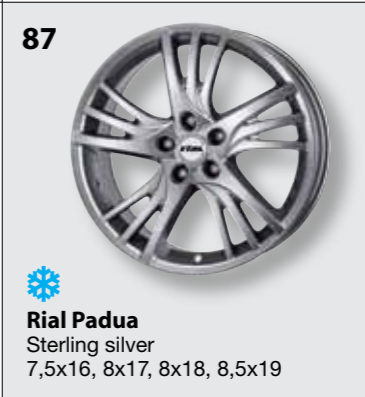

85
Rial Milano
Titanium
5,5x14, 6x15, 6,5x15, 6,5x16,
7x17

89
Rial Norano Silver
Sterling silver
8x17, 8,5x18

66
Rial Salerno
Polar silver
7x16, 7,5x17, 8x17, 8x18

69
Rial Zamora
Royal silver
7x15, 7x16, 7,5x17, 8x18

72
UniWheels X10
Matt black
7x16, 7,5x17, 8x17, 8x18

75
Rial Transporter 6-huls
Polar silver
6,5x16, 7x17

79
Rial Como
Racing black
7x16, 7,5x17

82
Rial DH
Polar silver
6x15, 6,5x15, 6x16, 7x16, 7,5x16,
7,5x17, 8x17, 8,5x17, 8,5x18, 8,5x19

86
Rial Murago
Graphite
6,5x15, 6,5x16, 7x16, 7x17, 7,5x17,
8x18, 9x20

90
Rial Murago
Sterling silver
6,5x15, 6,5x16, 7x16, 7x17,
7,5x17, 8x18, 9x20

67
UniWheels M10
Matt black
7x16, 7,5x16,
7,5x17

73
UniWheels X10
Polar silver
7x16, 7,5x17, 8x17, 8x18

76
Rial Transporter 5-huls
Polar silver
6x15, 6,5x16, 7x17

80
Rial Como
Sterling silver
6,5x15, 7x15, 7x16, 7x17,
7,5x17, 8x18

83
Rial Lugano
Diamond-black
6,5x16, 7,5x16, 7,5x17, 8x18,
8,5x19

87
Rial Padua
Sterling silver
7,5x16, 8x17, 8x18, 8,5x19