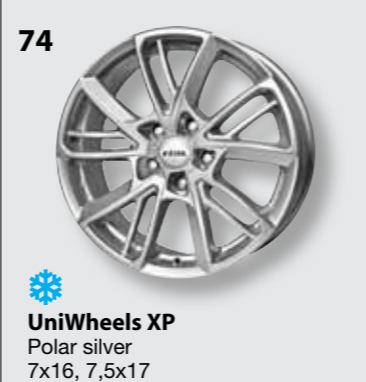

64
Rial Quinto
Diamond-black
front polished
7x16, 7,5x17, 8x18, 8,5x19

70
UniWheels M10
Polar silver
6,5x16, 7,5x16, 8x17, 8,5x18

74
UniWheels XP
Polar silver
7x16, 7,5x17

77
Rial Bavaro
Polar silver
6x15, 6,5x16,
7,5x16, 7,5x17, 8x18