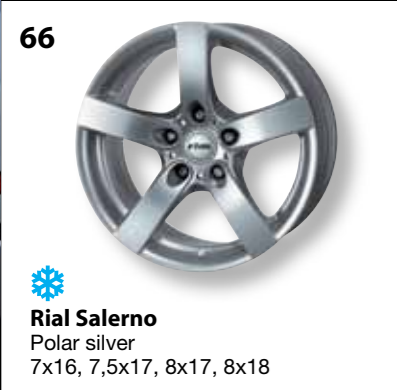

71
UniWheels W10
Polar silver
6,5x16, 7,5x16, 8x17, 8,5x18

75
Rial Transporter 6-huls
Polar silver
6,5x16, 7x17

78
Rial Catania
Sterling silver
7,5x16, 8x17, 8,5x18, 8,5x19

81
Rial Davos
Polar silver
5,5x14, 6,5x15, 6,5x16, 7x16,
7,5x17

85
Rial Milano
Titanium
5,5x14, 6x15, 6,5x15, 6,5x16,
7x17

89
Rial Norano Silver
Sterling silver
8x17, 8,5x18

66
Rial Salerno
Polar silver
7x16, 7,5x17, 8x17, 8x18

69
Rial Zamora
Royal silver
7x15, 7x16, 7,5x17, 8x18