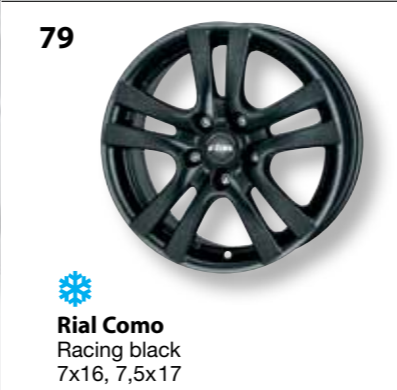

71
UniWheels W10
Polar silver
6,5x16, 7,5x16, 8x17, 8,5x18

75
Rial Transporter 6-huls
Polar silver
6,5x16, 7x17

78
Rial Catania
Sterling silver
7,5x16, 8x17, 8,5x18, 8,5x19

81
Rial Davos
Polar silver
5,5x14, 6,5x15, 6,5x16, 7x16,
7,5x17

85
Rial Milano
Titanium
5,5x14, 6x15, 6,5x15, 6,5x16,
7x17

89
Rial Norano Silver
Sterling silver
8x17, 8,5x18

66
Rial Salerno
Polar silver
7x16, 7,5x17, 8x17, 8x18

69
Rial Zamora
Royal silver
7x15, 7x16, 7,5x17, 8x18

72
UniWheels X10
Matt black
7x16, 7,5x17, 8x17, 8x18

75
Rial Transporter 6-huls
Polar silver
6,5x16, 7x17

79
Rial Como
Racing black
7x16, 7,5x17

82
Rial DH
Polar silver
6x15, 6,5x15, 6x16, 7x16, 7,5x16,
7,5x17, 8x17, 8,5x17, 8,5x18, 8,5x19