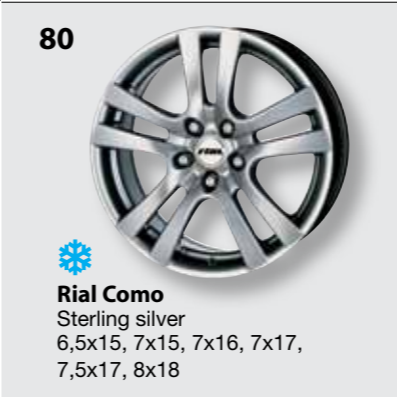

79
Rial Como
Racing black
7x16, 7,5x17

83
Rial Lugano
Diamond-black
6,5x16, 7,5x16, 7,5x17, 8x18,
8,5x19

80
Rial Como
Sterling silver
6,5x15, 7x15, 7x16, 7x17,
7,5x17, 8x18