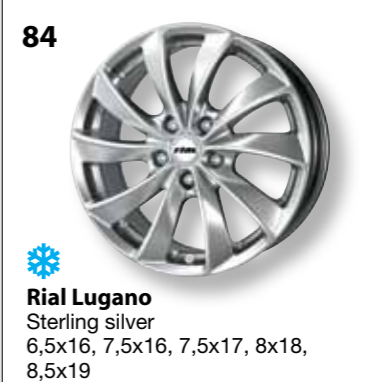

64
Rial Quinto
Diamond-black
front polished
7x16, 7,5x17, 8x18, 8,5x19

70
UniWheels M10
Polar silver
6,5x16, 7,5x16, 8x17, 8,5x18

74
UniWheels XP
Polar silver
7x16, 7,5x17

77
Rial Bavaro
Polar silver
6x15, 6,5x16,
7,5x16, 7,5x17, 8x18