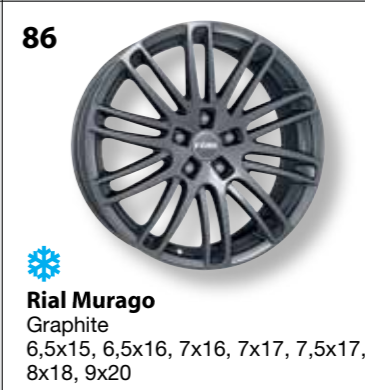

85
Rial Milano
Titanium
5,5x14, 6x15, 6,5x15, 6,5x16,
7x17

89
Rial Norano Silver
Sterling silver
8x17, 8,5x18

66
Rial Salerno
Polar silver
7x16, 7,5x17, 8x17, 8x18

69
Rial Zamora
Royal silver
7x15, 7x16, 7,5x17, 8x18

72
UniWheels X10
Matt black
7x16, 7,5x17, 8x17, 8x18

75
Rial Transporter 6-huls
Polar silver
6,5x16, 7x17

79
Rial Como
Racing black
7x16, 7,5x17

82
Rial DH
Polar silver
6x15, 6,5x15, 6x16, 7x16, 7,5x16,
7,5x17, 8x17, 8,5x17, 8,5x18, 8,5x19

86
Rial Murago
Graphite
6,5x15, 6,5x16, 7x16, 7x17, 7,5x17,
8x18, 9x20

90
Rial Murago
Sterling silver
6,5x15, 6,5x16, 7x16, 7x17,
7,5x17, 8x18, 9x20

67
UniWheels M10
Matt black
7x16, 7,5x16,
7,5x17

73
UniWheels X10
Polar silver
7x16, 7,5x17, 8x17, 8x18