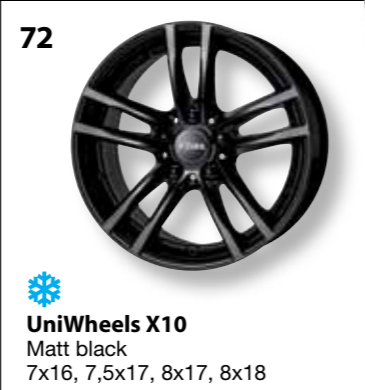

85
Rial Milano
Titanium
5,5x14, 6x15, 6,5x15, 6,5x16,
7x17

89
Rial Norano Silver
Sterling silver
8x17, 8,5x18

66
Rial Salerno
Polar silver
7x16, 7,5x17, 8x17, 8x18

69
Rial Zamora
Royal silver
7x15, 7x16, 7,5x17, 8x18

72
UniWheels X10
Matt black
7x16, 7,5x17, 8x17, 8x18

75
Rial Transporter 6-huls
Polar silver
6,5x16, 7x17

79
Rial Como
Racing black
7x16, 7,5x17

82
Rial DH
Polar silver
6x15, 6,5x15, 6x16, 7x16, 7,5x16,
7,5x17, 8x17, 8,5x17, 8,5x18, 8,5x19