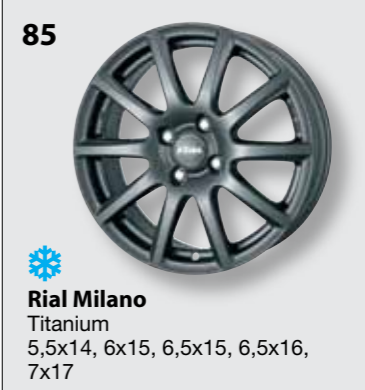

71
UniWheels W10
Polar silver
6,5x16, 7,5x16, 8x17, 8,5x18

75
Rial Transporter 6-huls
Polar silver
6,5x16, 7x17

78
Rial Catania
Sterling silver
7,5x16, 8x17, 8,5x18, 8,5x19

81
Rial Davos
Polar silver
5,5x14, 6,5x15, 6,5x16, 7x16,
7,5x17

85
Rial Milano
Titanium
5,5x14, 6x15, 6,5x15, 6,5x16,
7x17

89
Rial Norano Silver
Sterling silver
8x17, 8,5x18

66
Rial Salerno
Polar silver
7x16, 7,5x17, 8x17, 8x18

69
Rial Zamora
Royal silver
7x15, 7x16, 7,5x17, 8x18